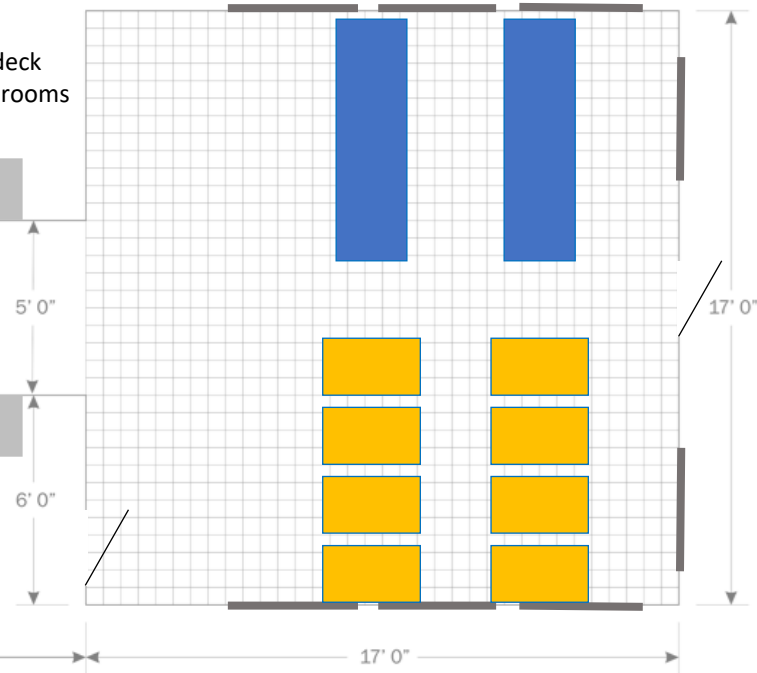

Amenities

- 700 square feet
- Covered upper, open deck
- 2 gender-neutral washrooms
- Beverage service

Forward Cabin

Semi-private Cabin

Layout: Semi-private dinner or brunch
Number of guests: up to 32

People per table
2
4
8