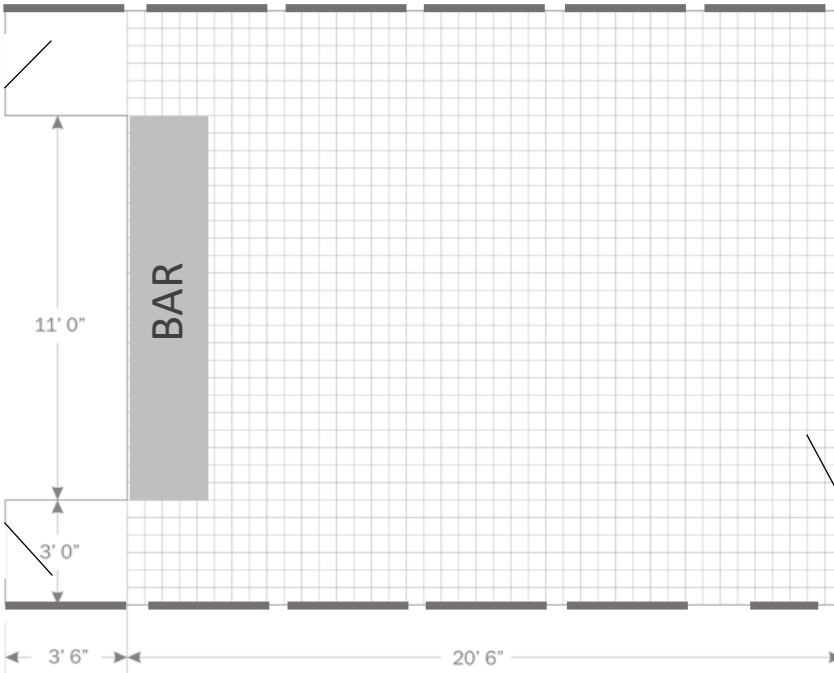

Amenities

- 700 square feet
- Covered upper, open deck
- 2 gender-neutral washrooms
- Beverage service

Forward Cabin

Semi-private Cabin

Layout: Semi-private dinner or brunch
Number of guests: up to 32

People per table
2
4
8