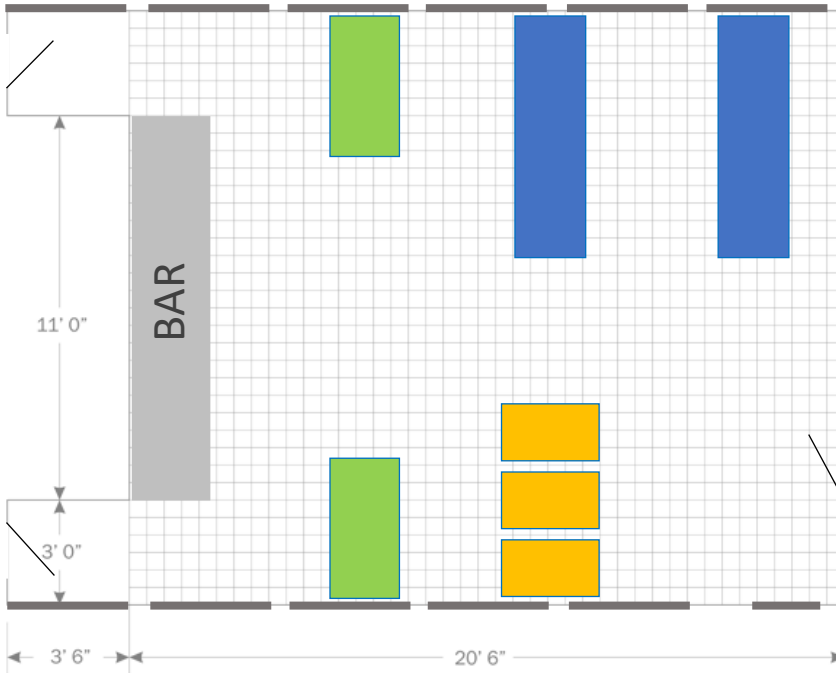

Amenities

- 🌸 700 square feet
- 🌸 Covered upper, open deck
- 🌸 2 gender-neutral washrooms
- 🌸 Beverage service

Forward Cabin

Semi-private Cabin

Layout: Private dinner
Number of guests: up to 52

People per table
2
4
6-8
Door: /
Window: —