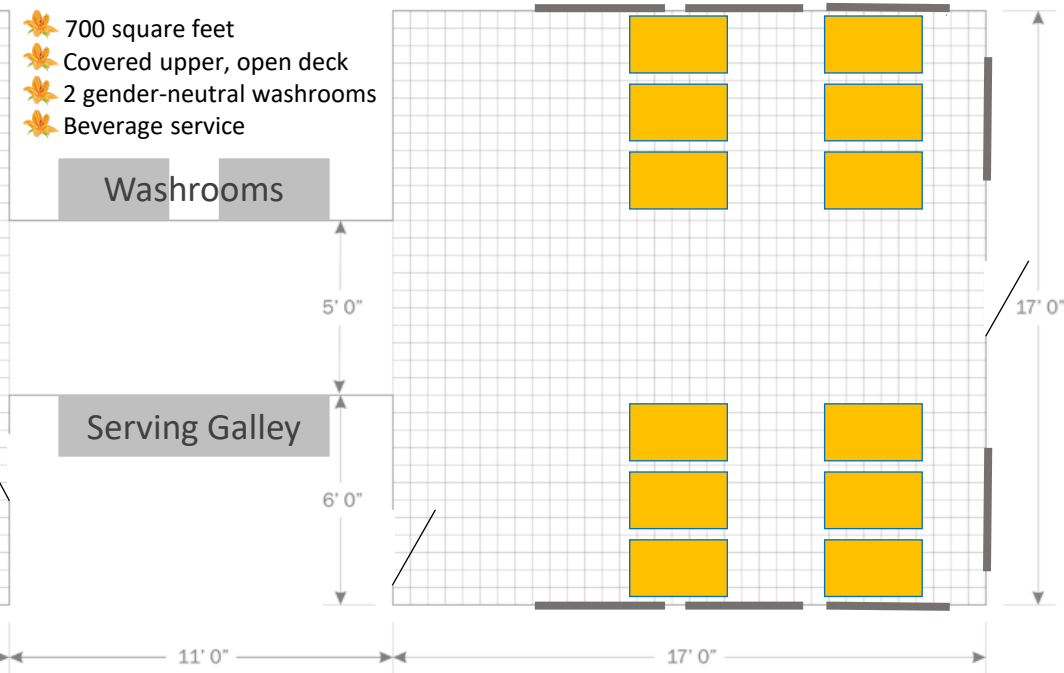

Amenities

- 🌸 700 square feet
- 🌸 Covered upper, open deck
- 🌸 2 gender-neutral washrooms
- 🌸 Beverage service

Forward Cabin

Semi-private Cabin

Layout: Private dinner
Number of guests: up to 52

People per table
2
4
6-8
Door: /
Window: —