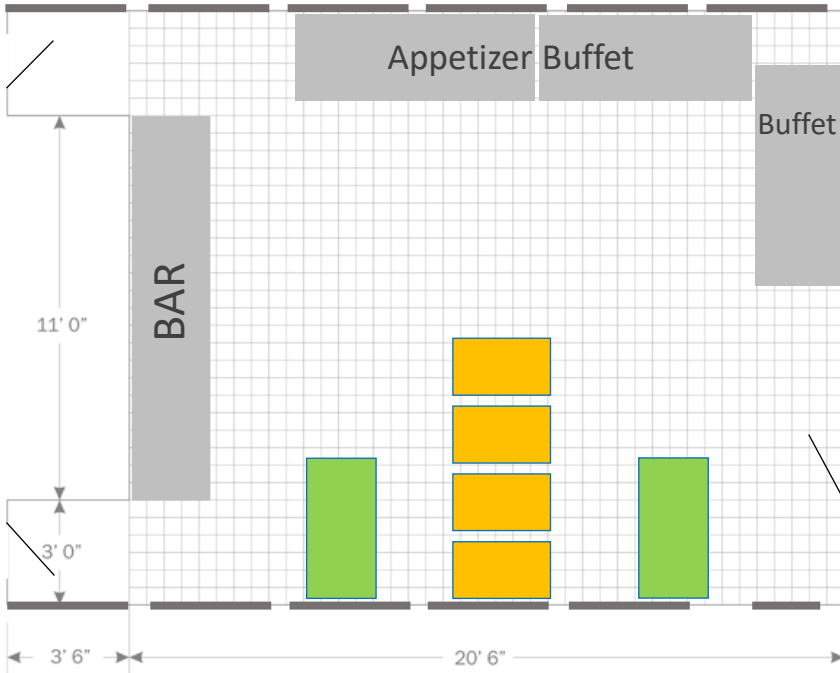

Amenities

- 🌸 700 square feet
- 🌸 Covered upper, open deck
- 🌸 2 gender-neutral washrooms
- 🌸 Beverage service

Forward Cabin

Semi-private Cabin

Layout: Private appetizer event
Number of guests: 104

People per table
2
4
6-8
Door: /
Window: —