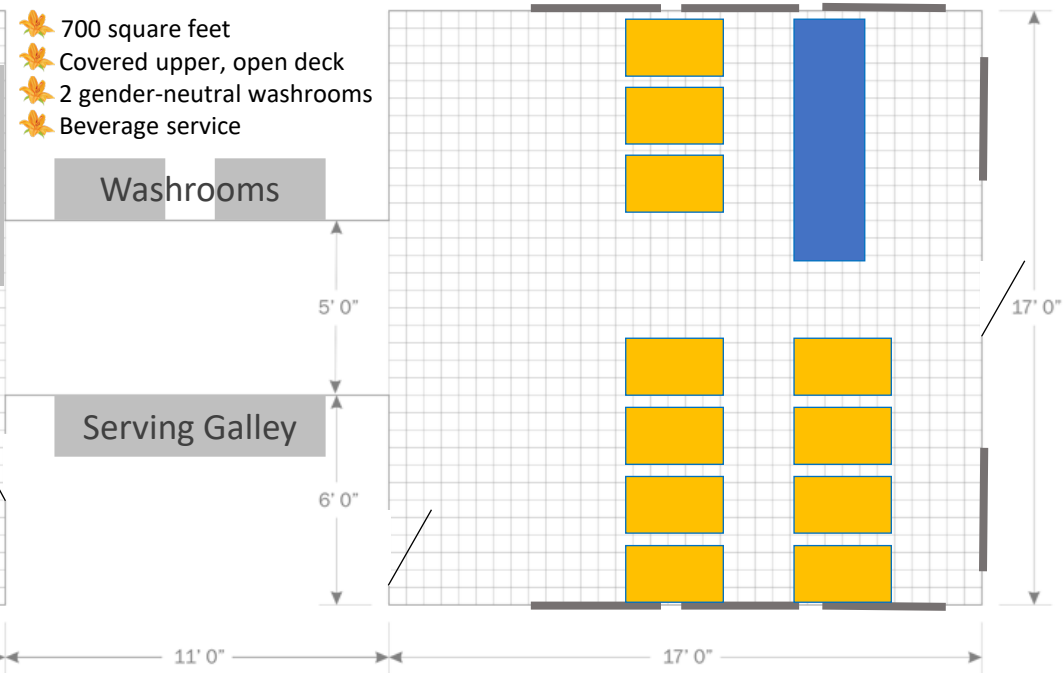

Amenities

- 🌸 700 square feet
- 🌸 Covered upper, open deck
- 🌸 2 gender-neutral washrooms
- 🌸 Beverage service

Forward Cabin

Semi-private Cabin

Layout: Private appetizer event
Number of guests: 104

People per table
2
4
6-8
Door: /
Window: —